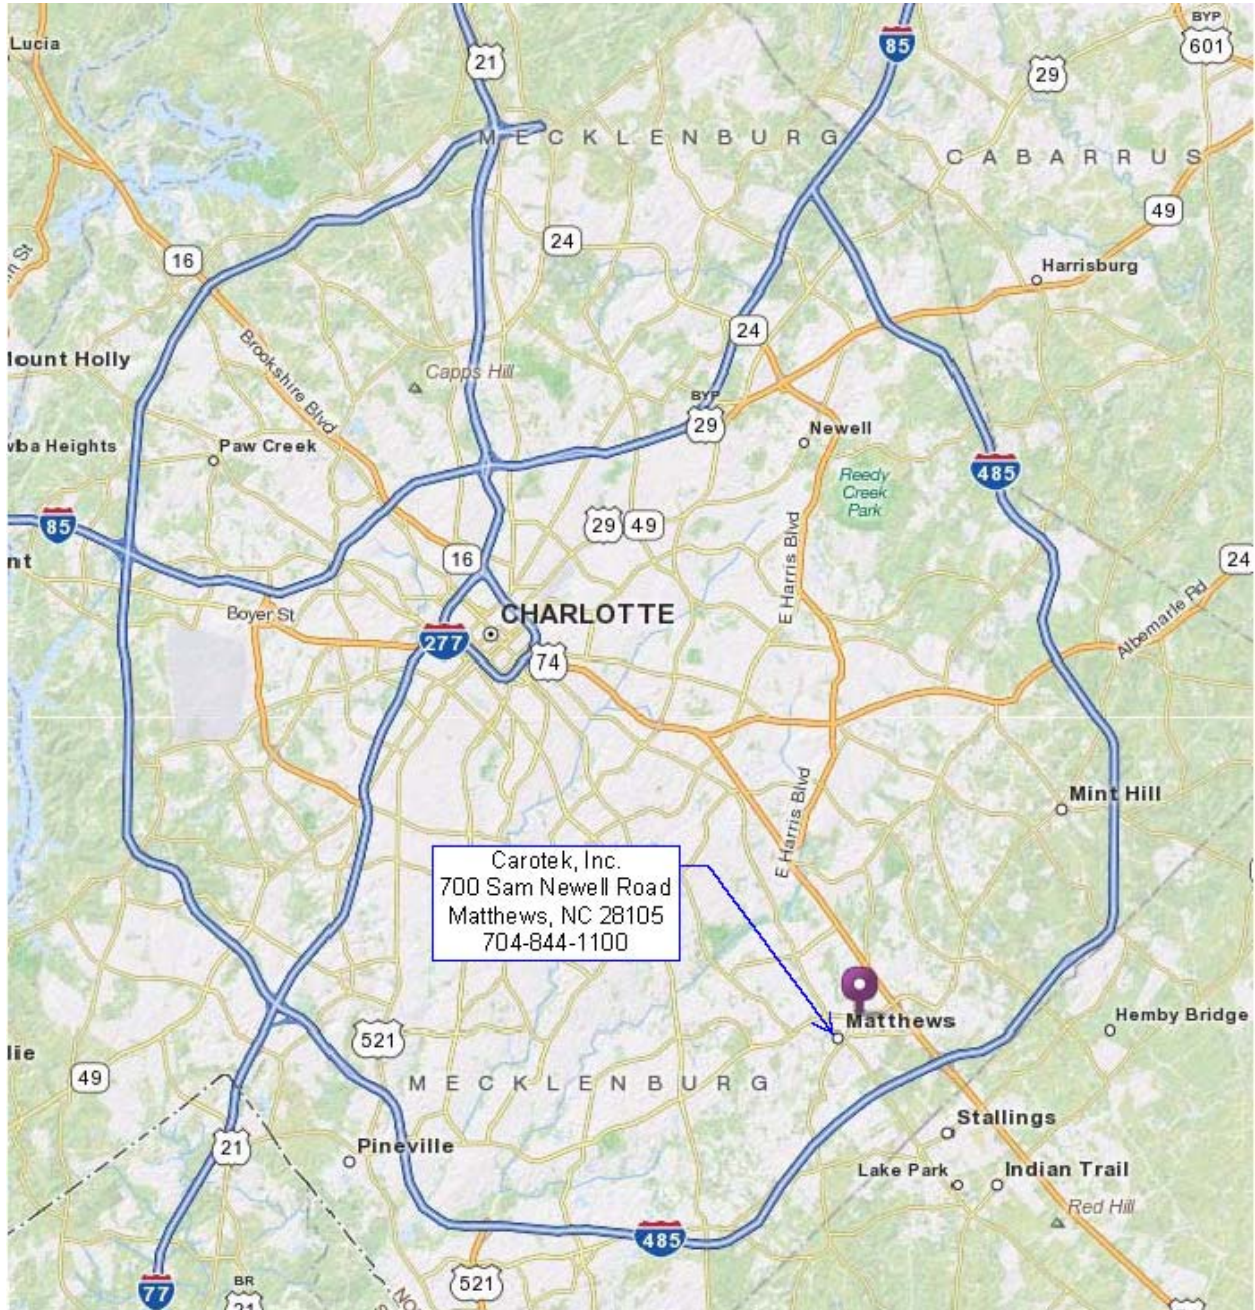

Directions to Carotek

Directions from Airport:

- Follow signs to Airport Exit
- Left at first traffic light, Old Dowd Rd.
- Right at Stop sign, Little Rock Rd.
- Left at first traffic light, Wilkinson Blvd. (US 29/74), 1.5 m.
- Left on I-485 South (Outer Loop/Columbia)
- Exit 51A, Independence Blvd. (US 74) West, 1 m.
- Exit to US 51 South, 1 m.
- Right at third traffic light, Sam Newell Rd.
- Carotek is immediately on the right next to CVS Pharmacy.

Directions from I-85 Southbound:

- I-85 Exit 48, I-485 South to Pineville
- Exit 51A, Independence Blvd. (US 74) West, 1 m.
- Exit to US 51 South, 1 m.
- Right at third traffic light, Sam Newell Rd.
- Carotek is immediately on the right next to CVS Pharmacy.

Directions from I-85 Northbound:

- I-85 Exit 30, I-485 South (Outer Loop/Columbia)
- Exit 51A, Independence Blvd. (US 74) West, 1 m.
- Exit to US 51 South, 1 m.
- Right at third traffic light, Sam Newell Rd.
- Carotek is immediately on the right next to CVS Pharmacy.

Directions from I-77 Southbound:

- I-77 Exit 11A, I-277 South (Brookshire Freeway/NC 16)
- Exit 2B, (left) US-74 E (Independence Blvd)/NC 27, 9.3 m.
- Right Sam Newell Rd., 1.1 m.
- Carotek is immediately on the right next to CVS Pharmacy.